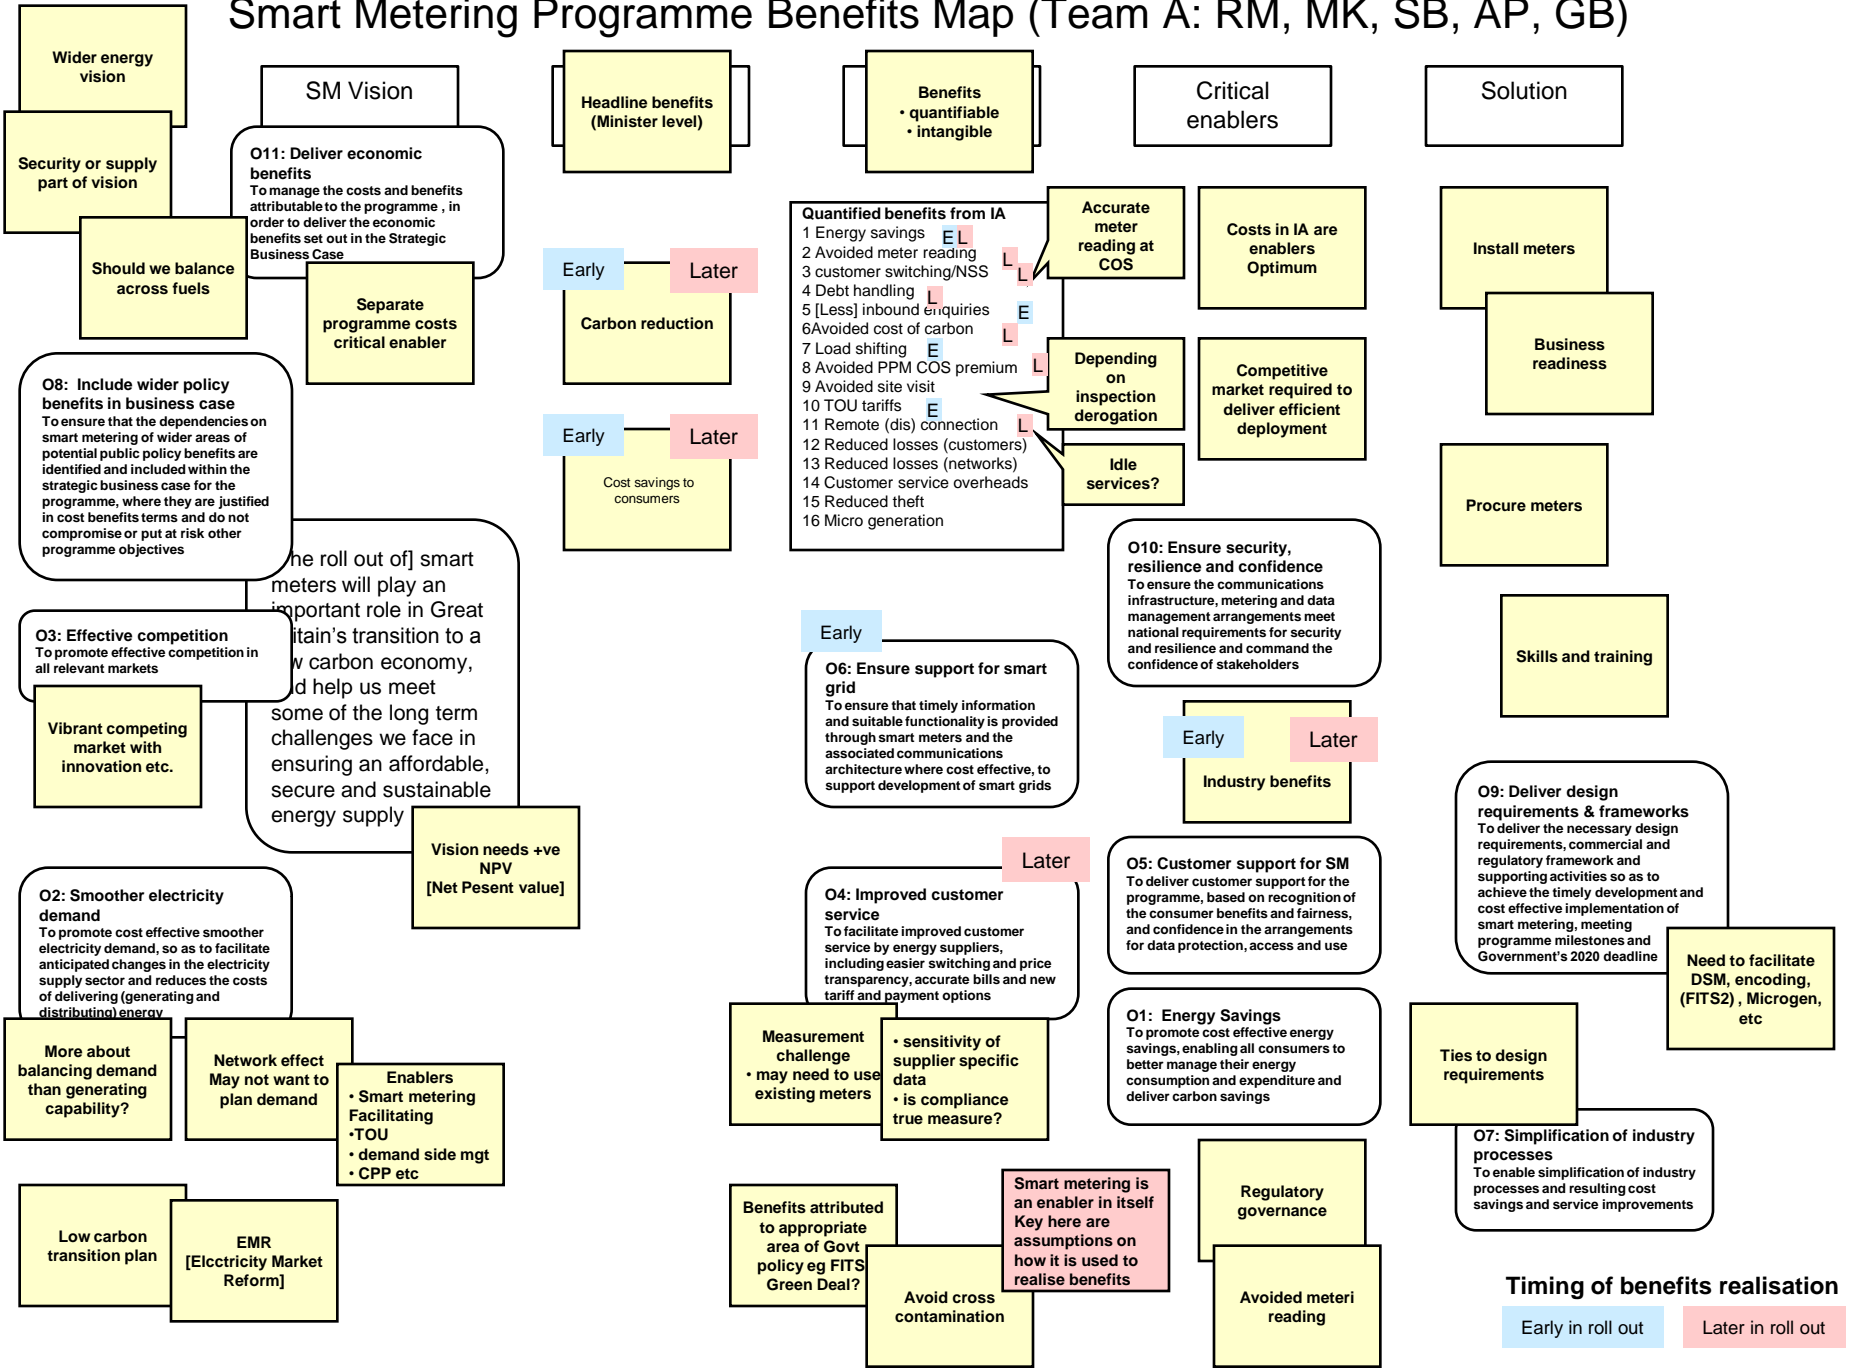

Smart Metering Programme Benefits Map (Team A: RM, MK, SB, AP, GB)

Smart Metering Programme Benefits Map (Team B: ZM, SB, LG, AT)