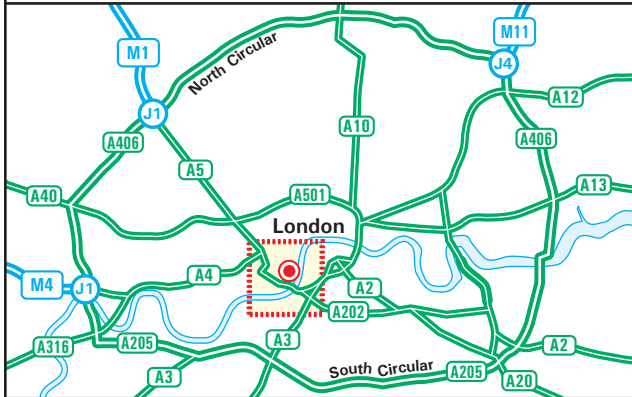

IMECHE

**Institution of Mechanical Engineers
1 Birdcage Walk
Westminster
London SW1H 9JJ**

Tel: +44 (0)20 7222 7899
Fax: +44 (0)20 7222 4557
email: enquires@imeche.org.uk
www.imeche.org.uk