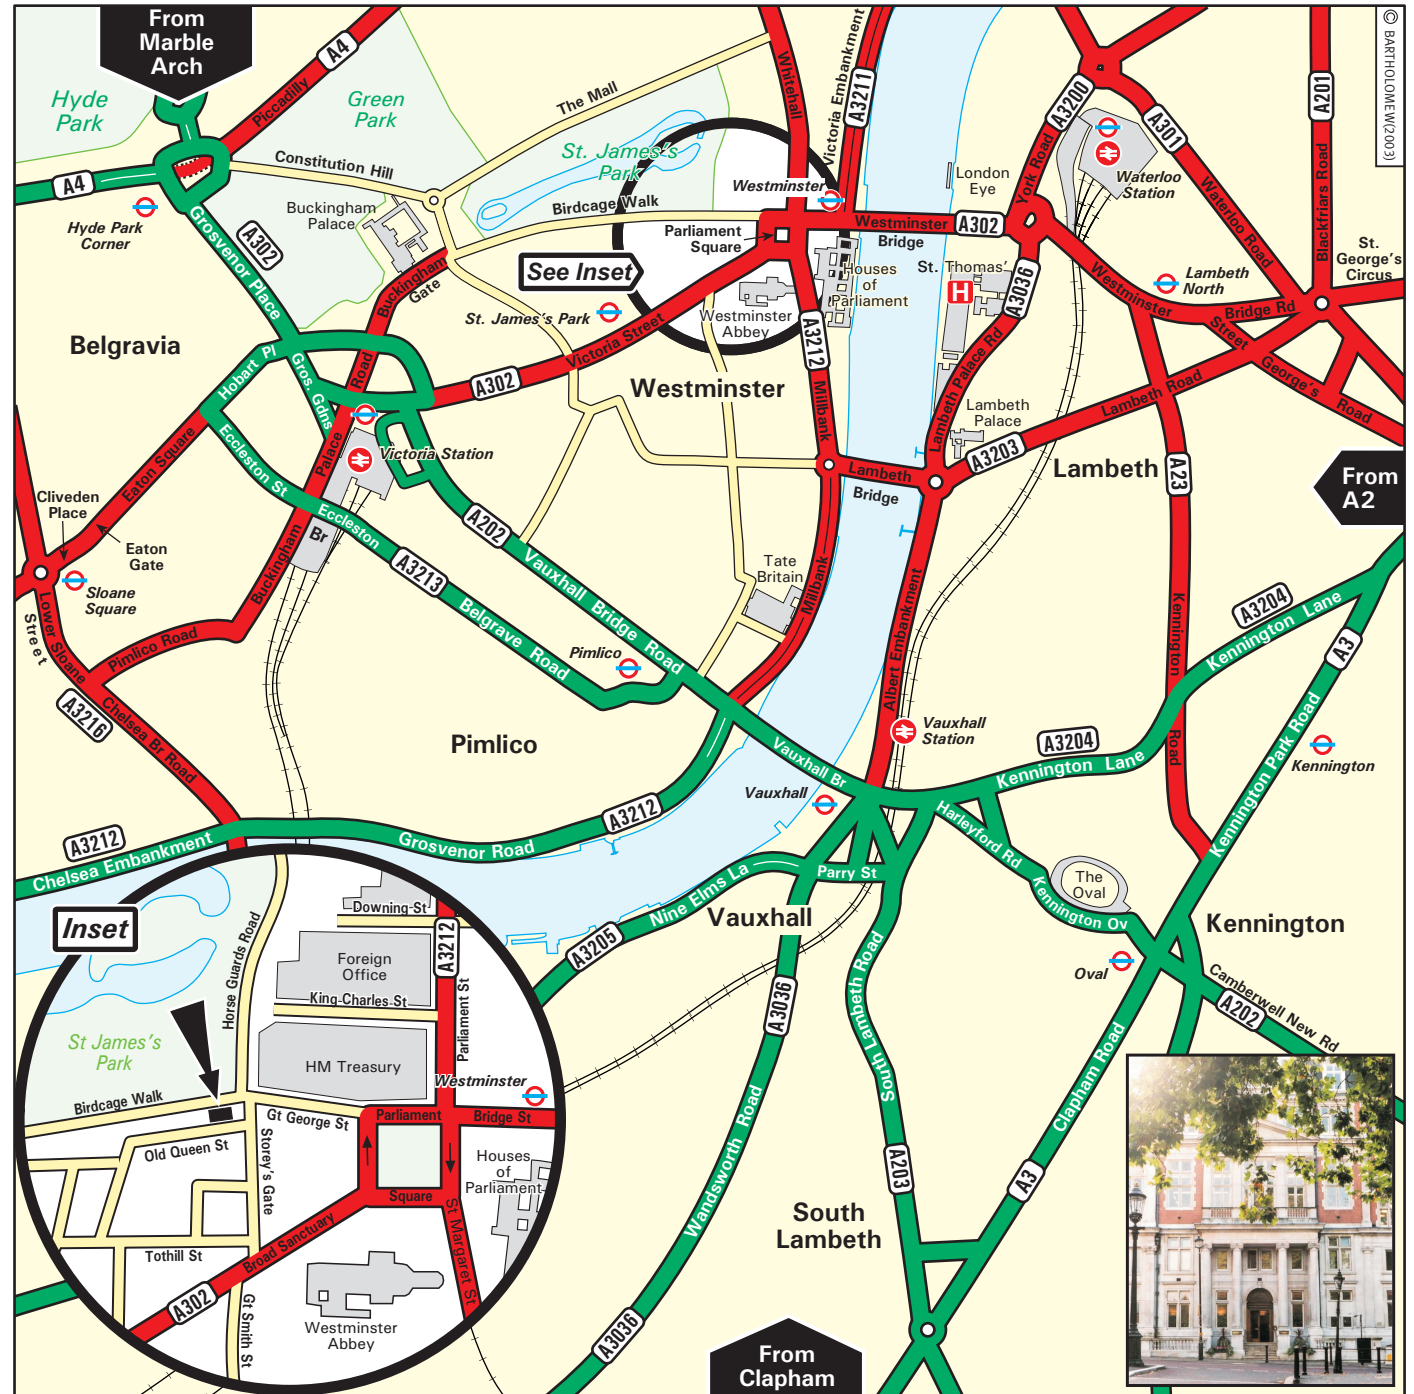

By Train

Waterloo - Enter the underground and take the Jubilee line to Westminster.
Charing Cross - Exit the station by the side entrance into Villiers Street, turning right towards Embankment Station. Take the Circle/District line to Westminster.
Victoria - Enter the Underground and take the Circle/District line to Westminster.

For further information on train times and fares, please telephone the National Rail Enquires line on 08457 48 49 50.

For further information about public transport in London visit the Transport for London website at www.tfl.gov.uk or phone London Travel Information on 020 7222 1234.